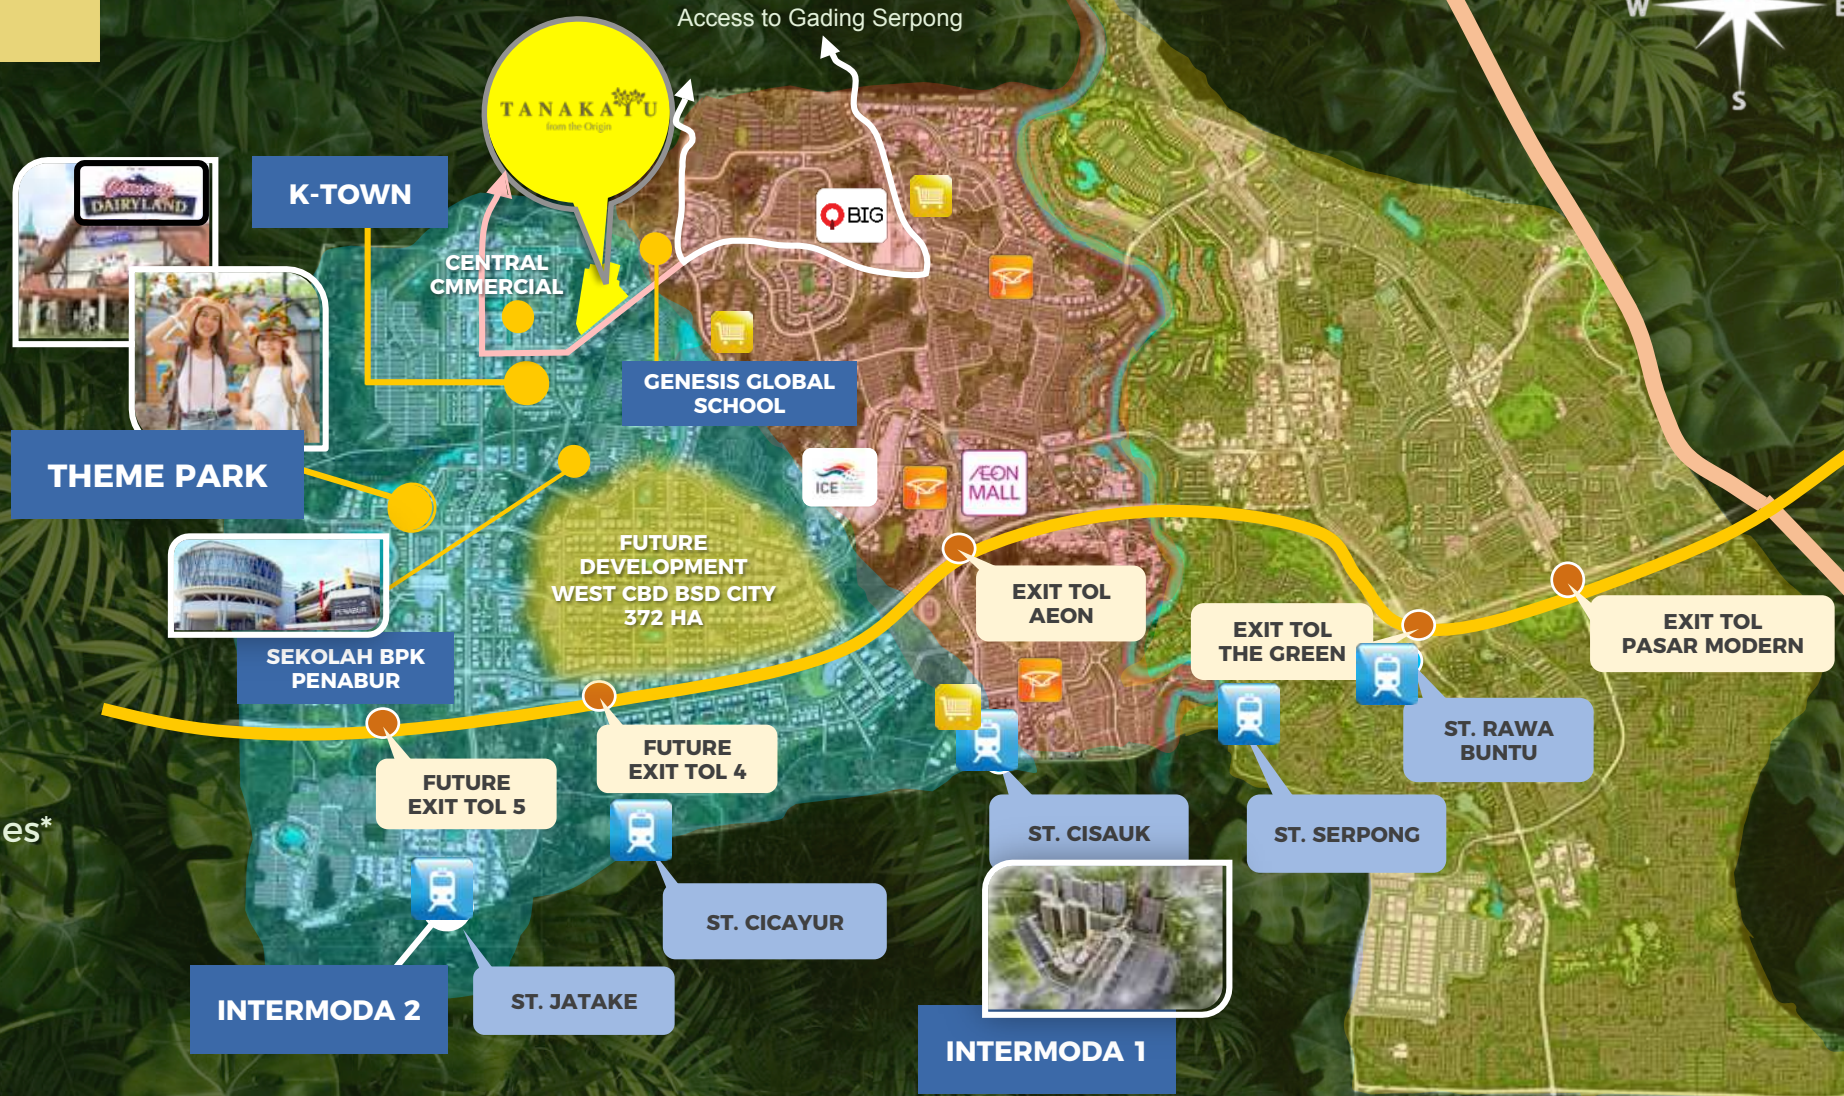

- TYPE 86/66
- TYPE 86/IRR
- TYPE 70/50
- TYPE 70/IRR

TANAKAYU
SVANI

PERFECT LOCATION

Located in **Sunrise Area** of BSD City. Next to **Impressive New Facilities** with **Multi Access**.

Only 2-10 minutes driving range to surrounding facilities*