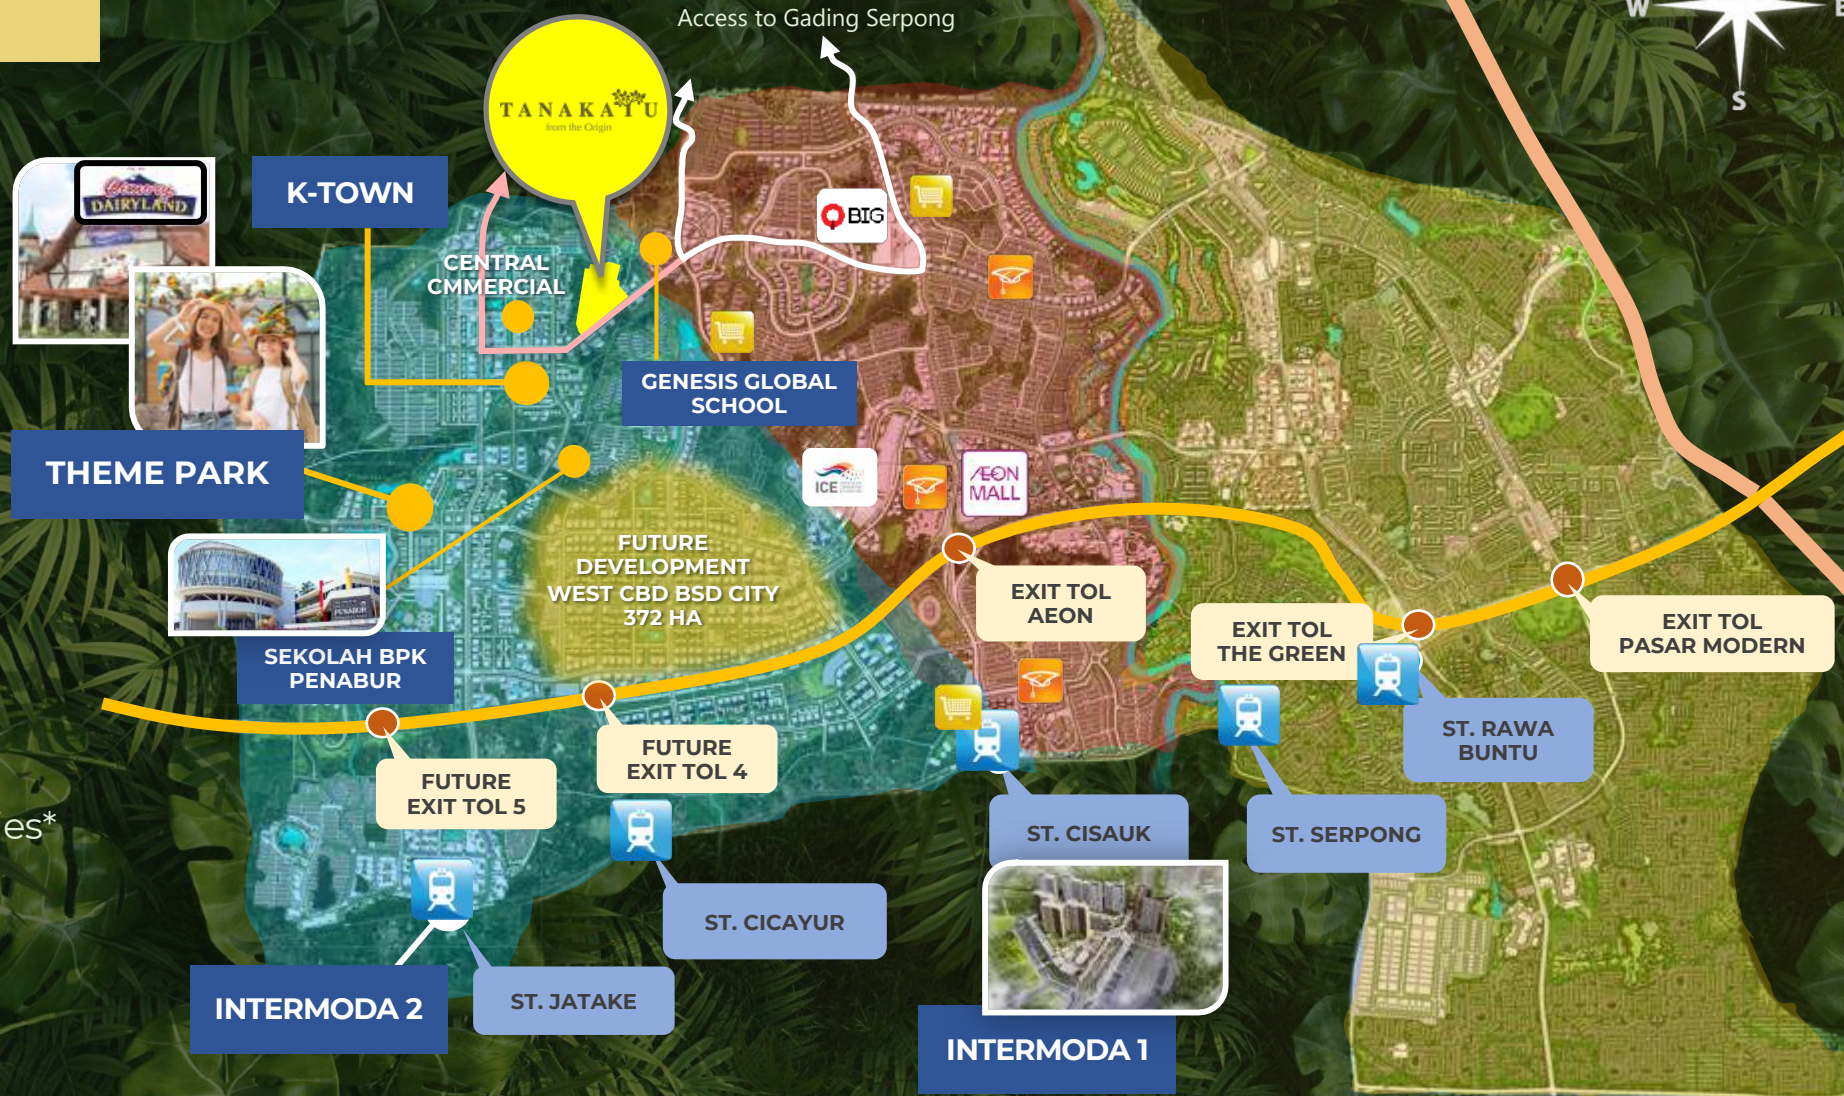

PERFECT LOCATION

Located in **Sunrise Area** of BSD City. Next to **Impressive New Facilities** with **Multi Access**.

Only 2-10 minutes driving range to surrounding facilities*

Disclaimer : Pictures shown in this page are for illustration purpose only. Actual product may vary due to product enhancement.